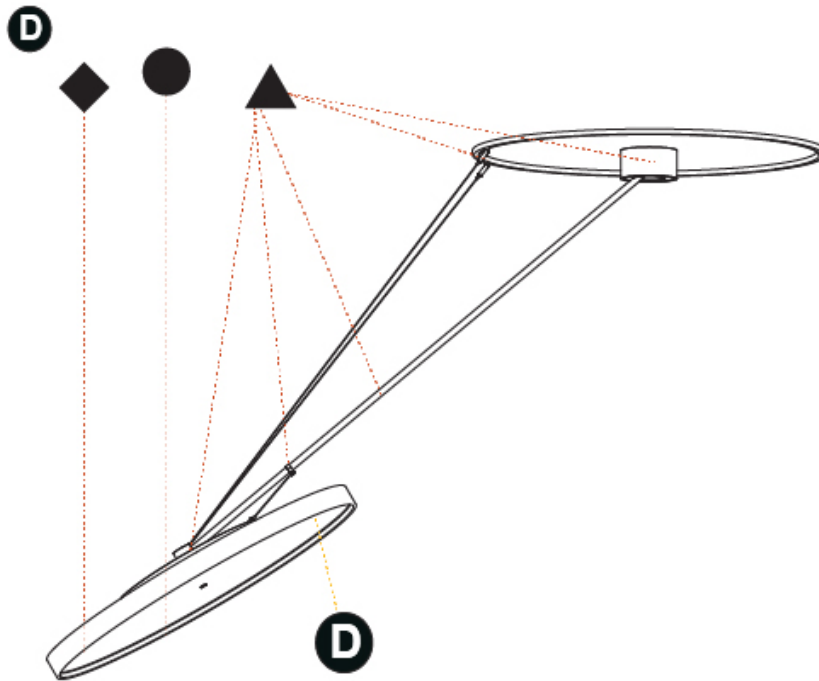

SIGN DIVA DANCER KORONA SUSPENSION

A30882-

PROJECT

TYPE

SPECIFIER

QUANTITY

DATE