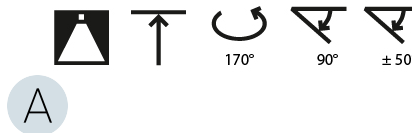

GENERAL

Series: Sign Diva Dancer
Subseries: Sign Diva Dancer Korona
Partner: Prolicht
Division: Architectural
Installation: Suspension
Product Type: Pendant
Mounting Location: Ceiling
Light Distribution: Adjustable

PHYSICAL

Shape: Round
Diameter (mm): 850
Diameter (in): 33 7/16
Height (mm): 1620
Height (in): 63 3/4
Weight (kg): 11.67
Weight (lbs): 25.67
Diffuser: PMMA - Opal / Micro-Prism / Sparkling Secret / Vintage Industrial
Fixture Finish: SSR / BKV / CWI / CRY / HAB / UFT / ITA / RUA / FTG / MYG / LOD / PUS / FRO / FUP / KIA / POP / BLS / SPG / MEY / GOH / CHC / COM / ABZ / JAG / OBR / MOS / ROR
Fixture Material: PMMA / Extruded Aluminum / Steel

ELECTRICAL

Lamp Type: LED (Zhaga Standard)
Input Wattage (W): 96.8
Total Output Wattage (W): 76.8
Dimming: Tri-Mode (Non-Dimming and Phase Dimming (120Vac only) and 0-10V Dimming)
Driver Included: Yes
Driver Location: Integrated
Driver Type: Constant Current - Universal
Driver Class: Class 2
Input Voltage (V): 120 - 277
Constant Current (MA): 600

LED

Color Temperature (°K): 2700 / 3000 / 4000
Max. Delivered Lumen (lm): 11160 / 11388 / 11620
CRI: >90 CRI
Lamp Life (hrs): 50000

OPTICAL

Adjustability: Rotational Canopy 170°; Tilting Canopy ±50°; Tilting Head ±90°

RATINGS AND CERTIFICATIONS

Certified By: Certified for North American Standards
IP rating: IP20