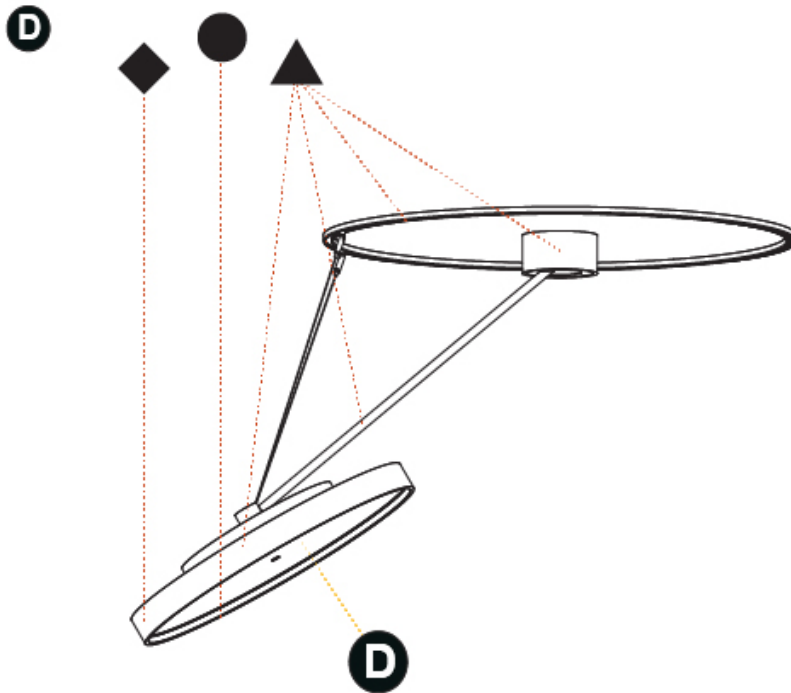

SIGN DIVA DANCER KORONA SUSPENSION

A30880-

PROJECT
TYPE
SPECIFIER
QUANTITY
DATE