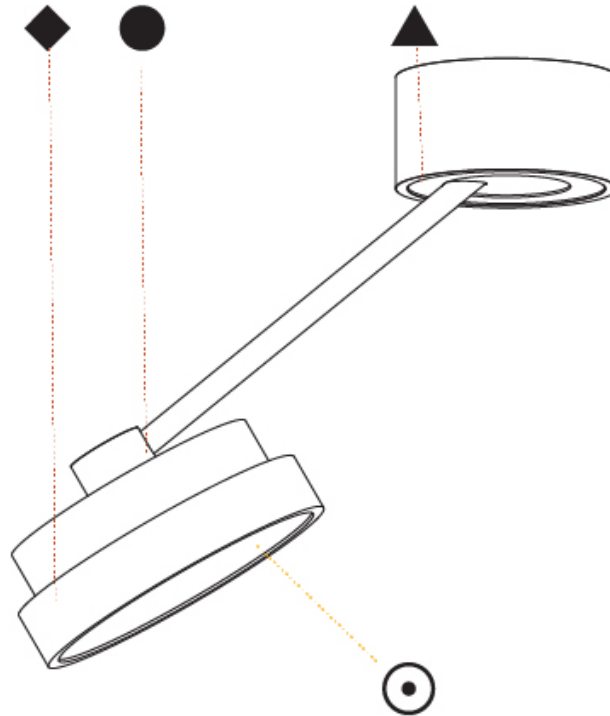

RATINGS AND CERTIFICATIONS

Certified By: Certified for North American Standards
 IP rating: IP20

SIGN DIVA DANCER KORONA SUSPENSION

A300043-

PROJECT	_____
TYPE	_____
SPECIFIER	_____
QUANTITY	_____
DATE	_____