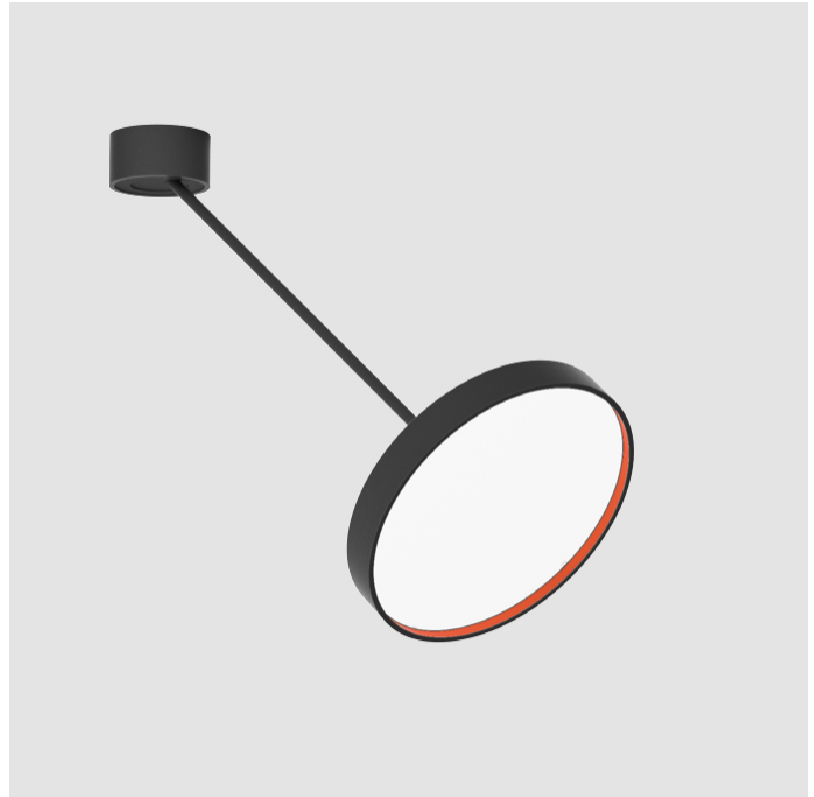

GENERAL

Series: Sign Diva Dancer
Subseries: Sign Diva Dancer Korona
Partner: Prolicht
Division: Architectural
Installation: Suspension
Product Type: Pendant
Mounting Location: Ceiling
Light Distribution: Adjustable

PHYSICAL

Shape: Round
Diameter (mm): 400
Diameter (in): 15 3/4
Height (mm): 870
Depth (mm): 86
Height (in): 34 1/4
Depth (in): 3 3/8
Weight (kg): 3.5
Weight (lbs): 7.716

Diffuser: [PMMA - Opal](#) / [Micro-Prism](#) / [Sparkling Secret](#) / [Vintage Industrial](#)

Fixture Finish: [SSR / BKV / CWI / CRY / HAB / UFT / ITA / RUA / FTG / MYG / LOD / PUS / FRO / FUP / KIA / POP / BLS / SPG / MEY / GOH / CHC / COM / ABZ / JAG / OBR / MOS / ROR](#)

Fixture Material: [PMMA](#) / [Extruded Aluminum](#) / [Steel](#)

ELECTRICAL

Lamp Type: LED (Zhaga Standard)
Input Wattage (W): 17.9
Total Output Wattage (W): 16
Dimming: [Tri-Mode (Non-Dimming and Phase Dimming (120Vac only) and 0-10V Dimming)](#)
Driver Included: Yes
Driver Location: Integrated
Driver Type: Constant Current - Universal
Driver Class: Class 2
Input Voltage (V): 120 - 277
Constant Current (MA): 500

LED

Color Temperature (*K): [2700](#) / [3000](#) / [3500](#) / [4000](#)
Max. Delivered Lumen (lm): 1870 / 2340 / 2372 / 2420
CRI: >90 CRI
Lamp Life (hrs): 50000

OPTICAL

Adjustability: Rotational Canopy 170°; Tilting Canopy ±50°; Tilting Head ±90°

RATINGS AND CERTIFICATIONS

Certified By: Certified for North American Standards
IP rating: IP20