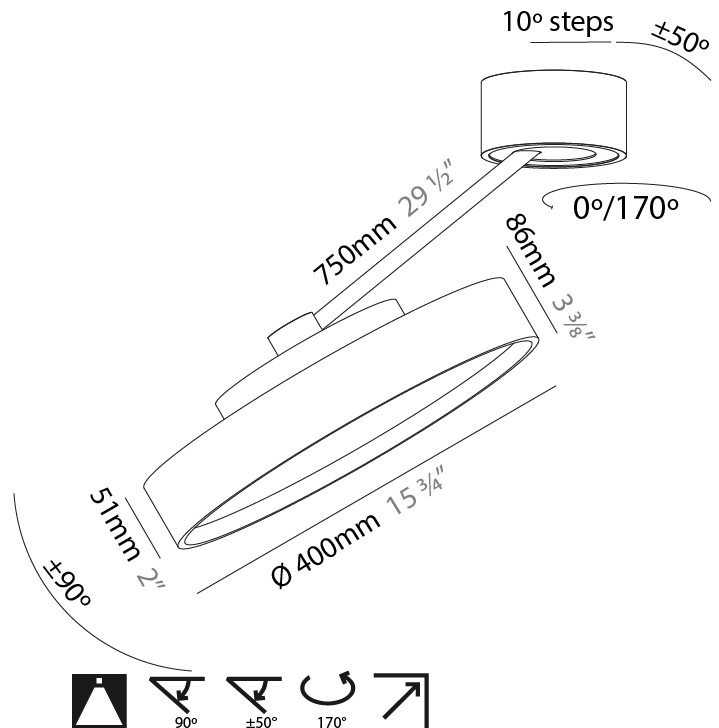

GENERAL

Series: Sign Diva Dancer
Subseries: Sign Diva Dancer Korona
Partner: Prolicht
Division: Architectural
Installation: Suspension
Product Type: Pendant
Mounting Location: Ceiling
Light Distribution: Adjustable

PHYSICAL

Shape: Round
Diameter (mm): 400
Diameter (in): 15 3/4
Height (mm): 870
Depth (mm): 86
Height (in): 34 1/4
Depth (in): 3 3/8
Weight (kg): 3.5
Weight (lbs): 7.716

Diffuser: [PMMA - Opal](#) / [Micro-Prism](#) / [Sparkling Secret](#) / [Vintage Industrial](#)

Fixture Finish: [SSR / BKV / CWI / CRY / HAB / UFT / ITA / RUA / FTG / MYG / LOD / PUS / FRO / FUP / KIA / POP / BLS / SPG / MEY / GOH / CHC / COM / ABZ / JAG / OBR / MOS / ROR](#)

Fixture Material: [PMMA](#) / [Extruded Aluminum](#) / [Steel](#)

ELECTRICAL

Lamp Type: LED (Zhaga Standard)
Input Wattage (W): 17.9
Total Output Wattage (W): 16
Dimming: [Tri-Mode (Non-Dimming and Phase Dimming (120Vac only) and 0-10V Dimming)](#)
Driver Included: Yes
Driver Location: Integrated
Driver Type: Constant Current - Universal
Driver Class: Class 2
Input Voltage (V): 120 - 277
Constant Current (MA): 500

LED

Color Temperature (*K): [2700](#) / [3000](#) / [3500](#) / [4000](#)
Max. Delivered Lumen (lm): 1870 / 2340 / 2372 / 2420
CRI: >90 CRI
Lamp Life (hrs): 50000

OPTICAL

Adjustability: Rotational Canopy 170°; Tilting Canopy ±50°; Tilting Head ±90°

RATINGS AND CERTIFICATIONS

Certified By: Certified for North American Standards
IP rating: IP20